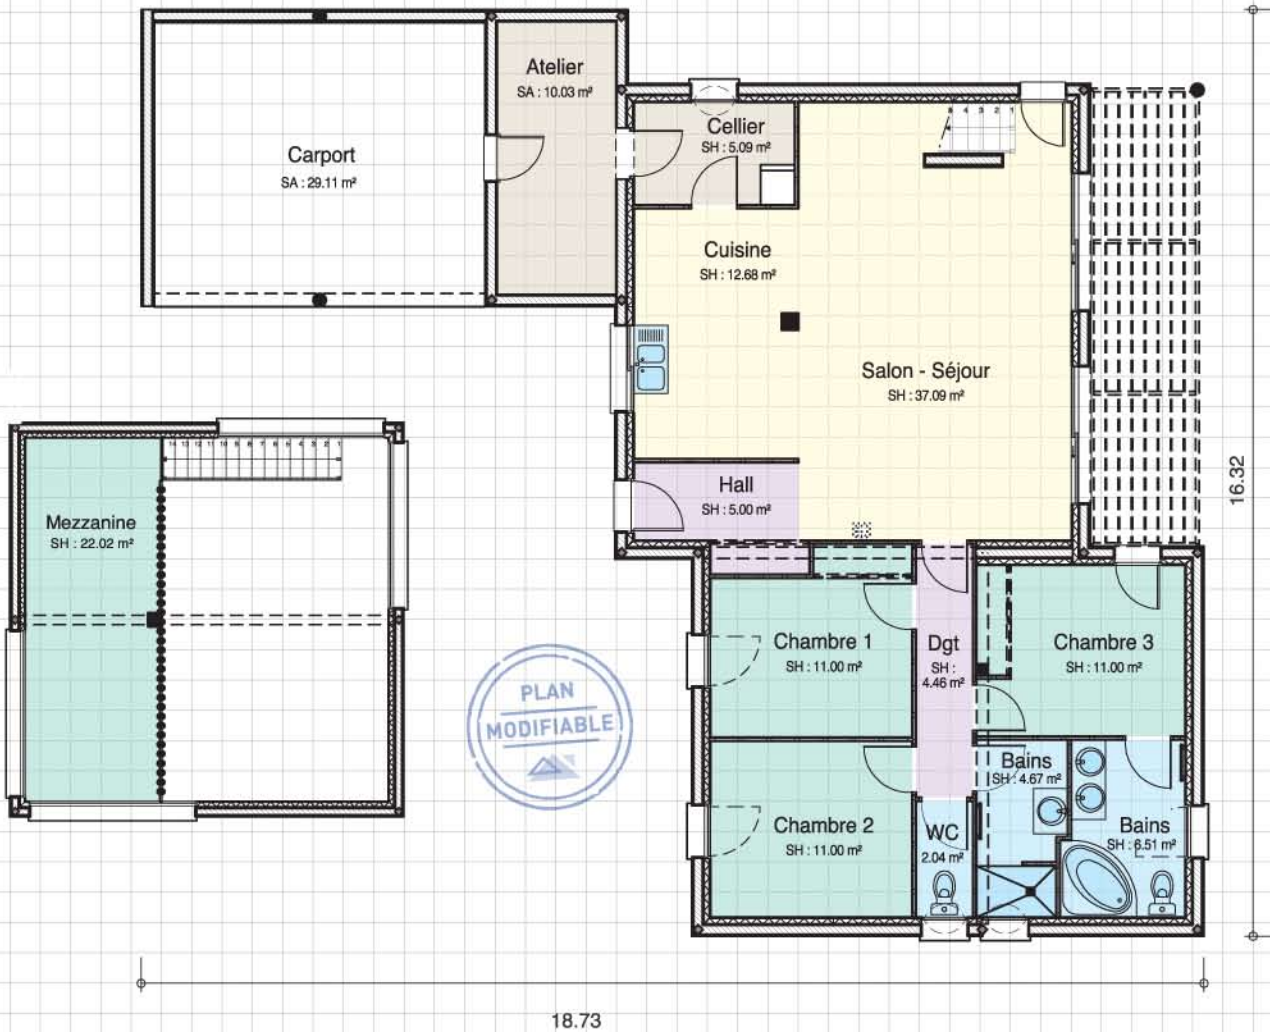

C-14

REFERENCE

CONTEMPORAINE

▶ Surface habitable 132,56 m²

▶ Surface carport 29,11 m²

▶ Surface atelier 10,03 m²