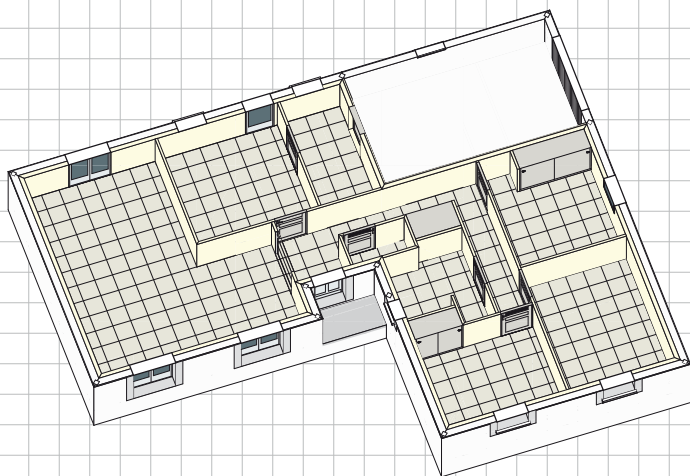

61

Surface habitable 98,50 m²
 Surface garage 19,44 m²
 Surface porche 1,80 m²

PLAN MODIFIABLE