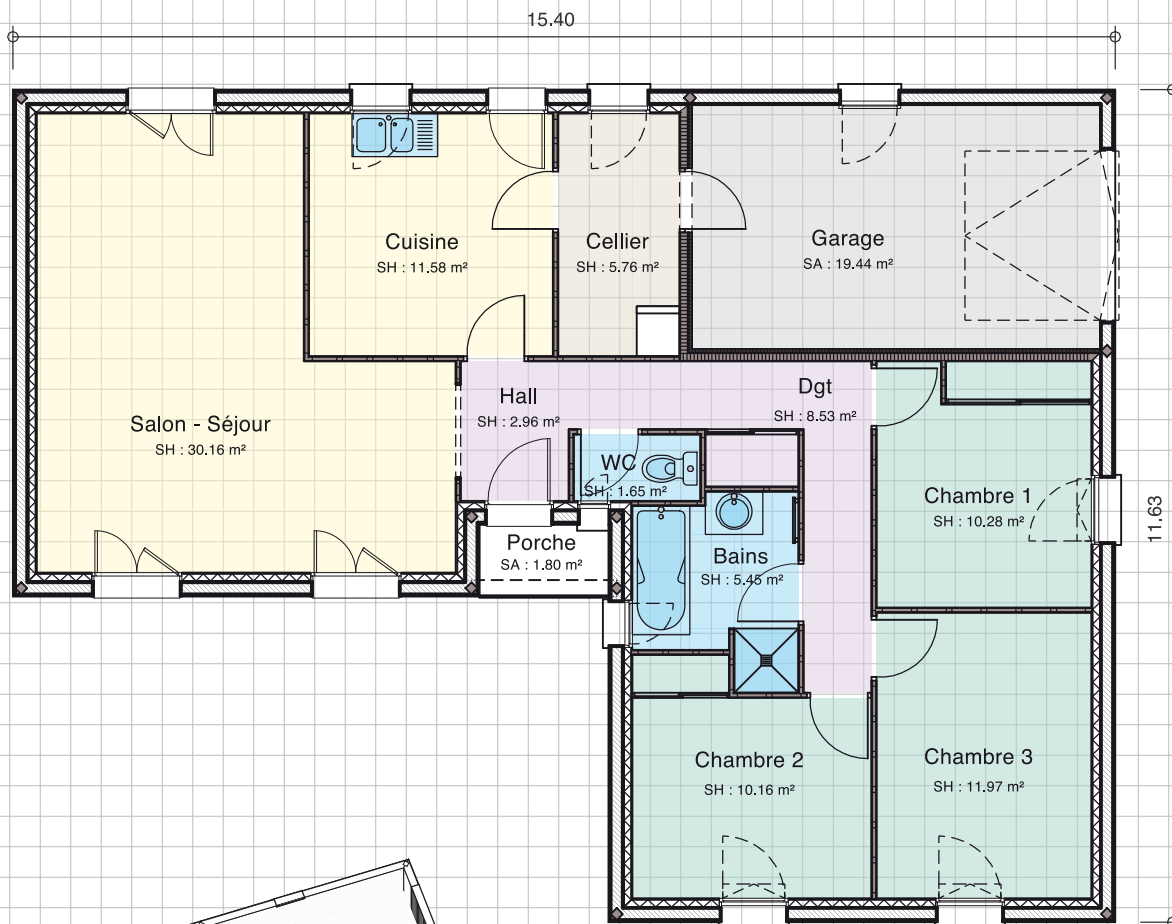

61

Surface habitable 98,50 m²
 Surface garage 19,44 m²
 Surface porche 1,80 m²

PLAN MODIFIABLE