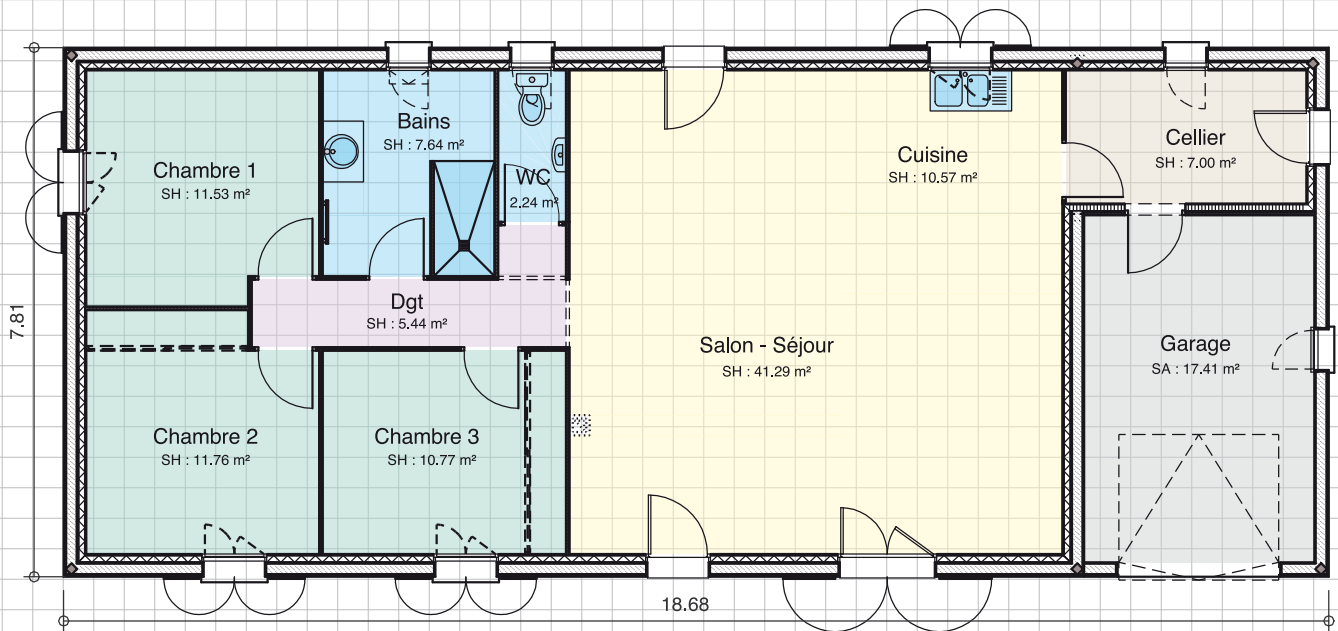

T14

Surface habitable 108,24 m²
 Surface garage 17,41 m²