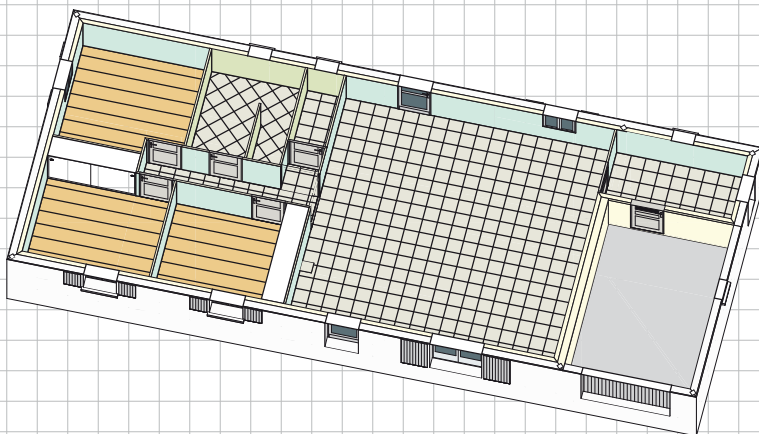

T14

Surface habitable 108,24 m²
 Surface garage 17,41 m²