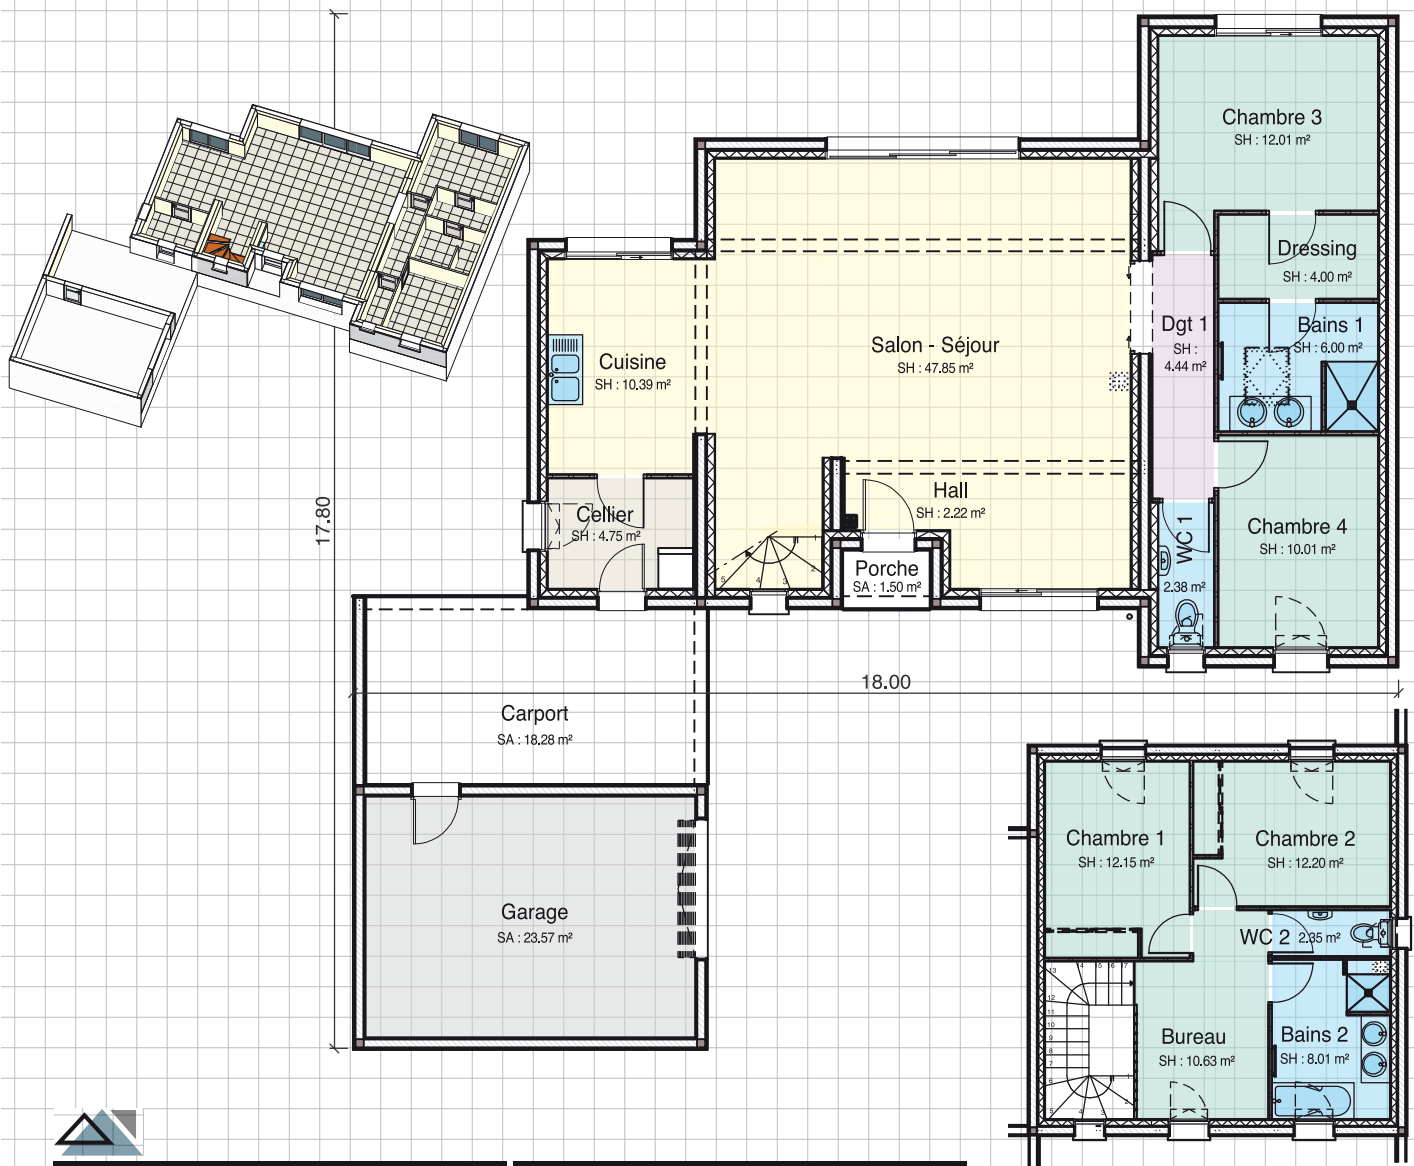

C18

Surface habitable 149,38 m²
 Surface garage 23,57 m²

Surface porche 1,50 m²
 Surface carport 18,28 m²